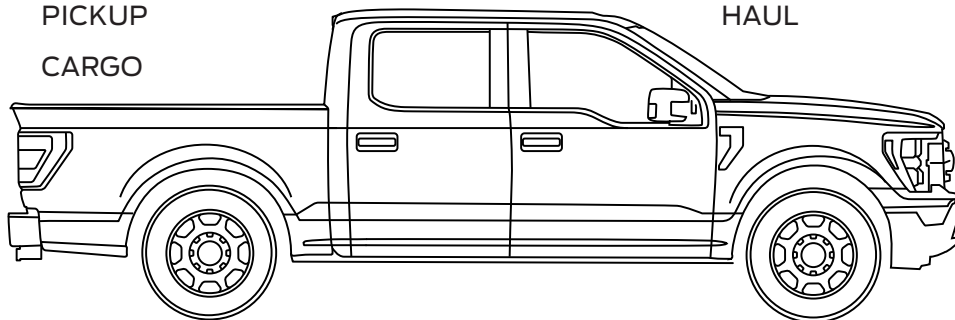

KING RANCH
 TAILGATE
 POWERFUL
 POWER
 WORK
 LARIAT
 TOUGH
 CAB
 ECOBOOST

PLATINUM
 LIMITED
 PICKUP
 CARGO

ALUMINUM
 TRAILER

TOWING
 TRUCK
 HAUL

F-150 Word Search

KING RANCH
TAILGATE
POWERFUL
POWER
WORK
LARIAT
TOUGH
CAB
ECOBOOST