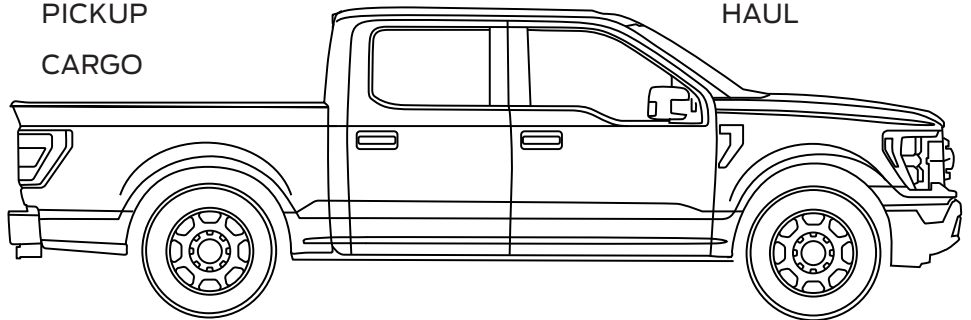

KING RANCH
TAILGATE
POWERFUL
POWER
WORK
LARIAT
TOUGH
CAB
ECOBOOST

PLATINUM
LIMITED
PICKUP
CARGO

ALUMINUM
TRAILER

TOWING
TRUCK
HAUL